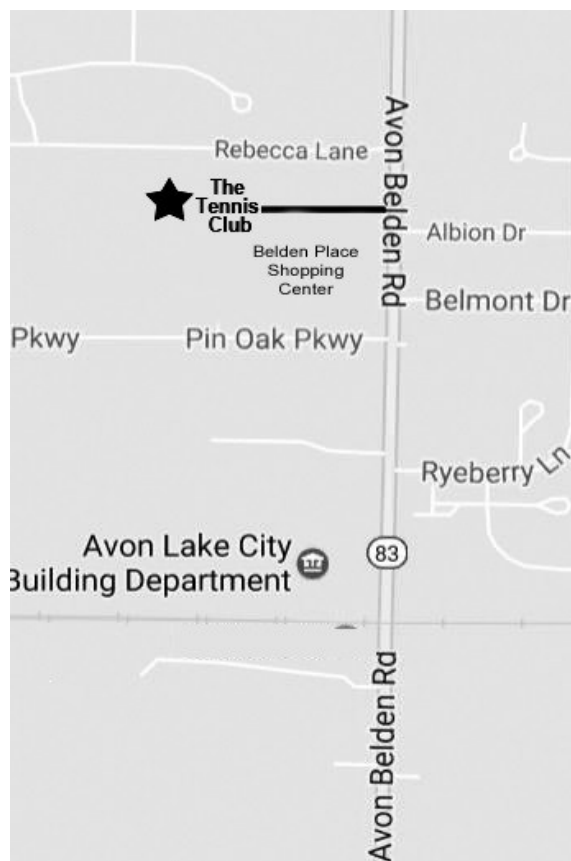

About the Club

The Tennis Club is a unique, outdoor member owned club located on Rte.83 in Avon Lake, Ohio. It features eight carefully maintained Har-Tru courts and 200 tennis-loving members . Drawing from Cuyahoga county and beyond, The Tennis Club offers all the benefits of a conventional club without the high initiation fees and mandatory monthly spending.

Location

The Tennis Club is located at 676 Avon Belden Road (Rte. 83), midway between the Rte. 83 exit on I-90 and Walker Road, a quarter mile north of the railroad tracks.

The club's sign is at the foot of the club's driveway. The club sits behind an office plaza that houses Fenik's Frozen Custard.